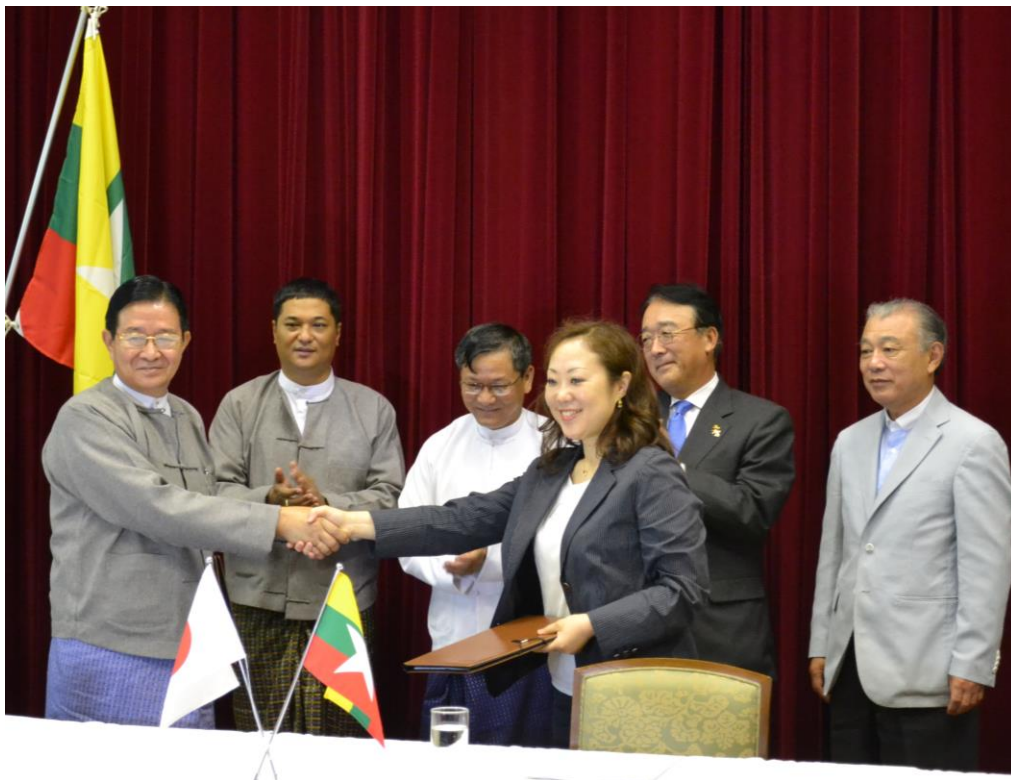

**Japan Platform & Myanmar Peace Center held a signing ceremony
for Reintegration Assistance Program for Refugees/IDPs of Myanmar**
~Attendance of Union Minister U Aung Min, Chairman of MPC based in Yangon, Myanmar~

Japan Platform (JPF; located in Tokyo, Japan) signed for Memorandum of Understanding with Myanmar Peace Center (MPC; located in Yangon, Myanmar) to start a program to support the people of Myanmar. A signing ceremony was held 25 March 2013 in Yangon, Myanmar. JPF exchanged memorandum with MPC which works closely with Presidential Office, the Kayin State government and the concerned ministries and agencies. JPF will launch a 3 year program starting from April, 2013.

The signing ceremony between Ms. Kiyama, representative director of JPF and Union Minister U Aung Min, Chairman of MPC based in Yangon, Myanmar

Picture Gathered

Ms. Kiyama, representative director of JPF and Union Minister U Aung Min, Chairman of MPC based in Yangon, Myanmar

■About “Japan Platform (JPF)”

Japan Platform (JPF) is an international emergency humanitarian aid organization which offers more effective and prompter emergency aid, in response to the world situation, focusing on issues of refugees and natural disaster. JPF conducts such aid with a tripartite cooperation system where NGOs, business community, and government of Japan work in close cooperation, based on equal partnership, making the most of the respective sectors’ characteristics and resources.